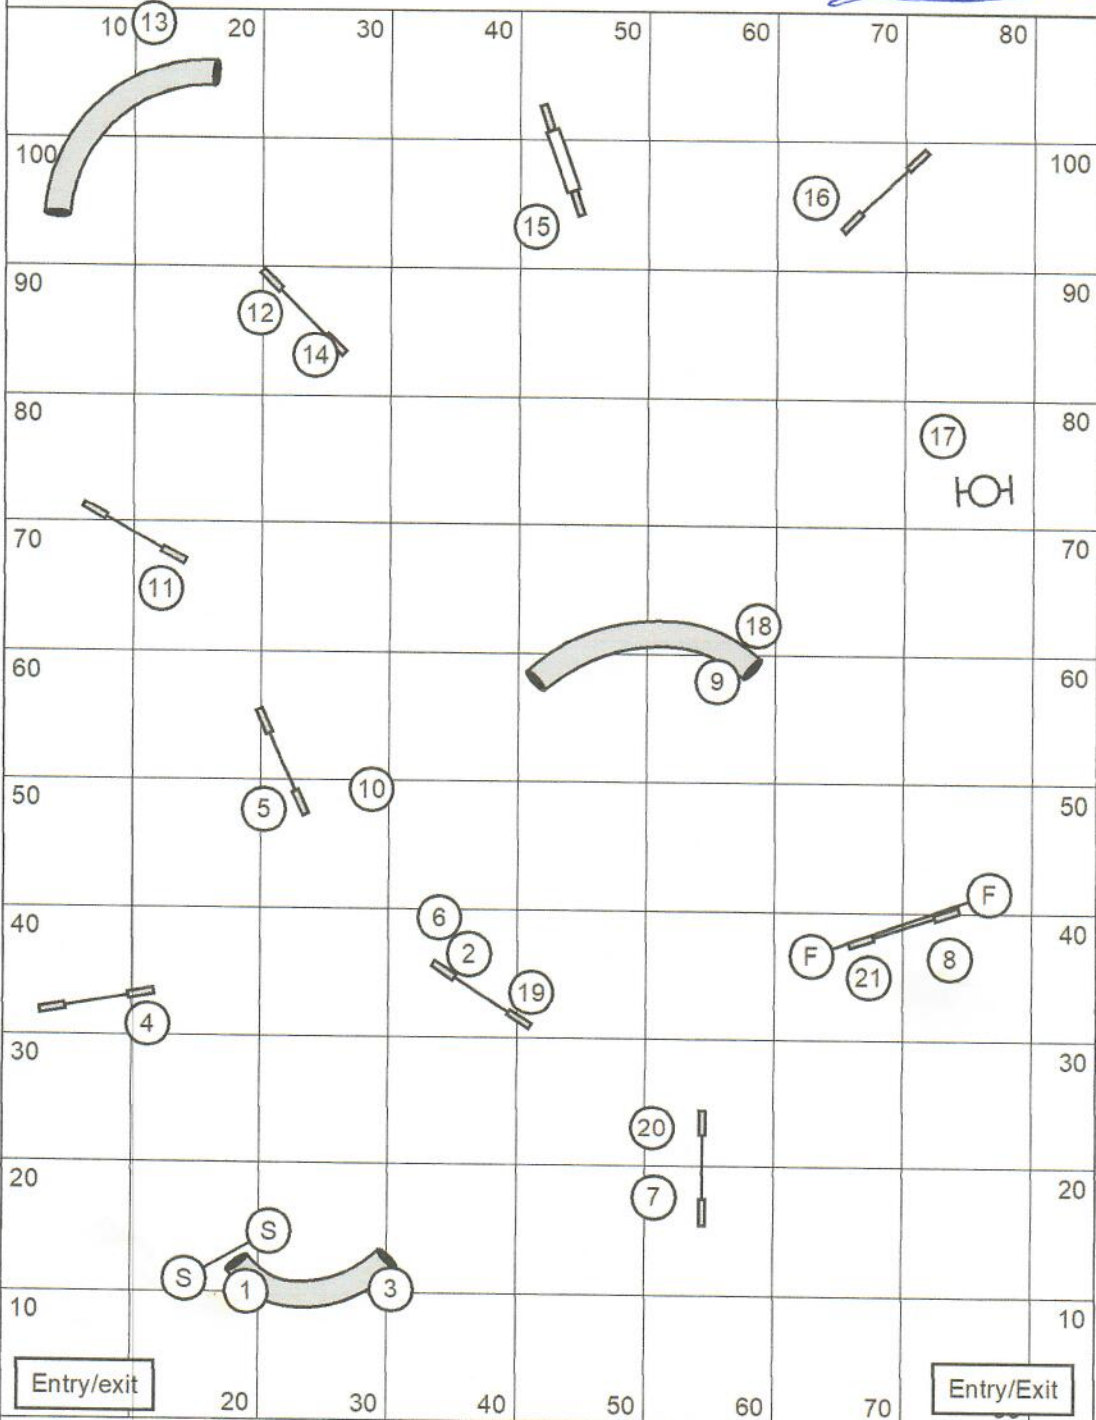

REGIONAL CHAMPIONSHIPS - JUMPERS

Designing Judge: Pierre Lambert

Judged by:

Estimated 20" path: 191 yds

Open YPS: 3.9 - 4.3 / Med YPS: 3.5 - 3.9

ACTUAL: _____ ' / 3 = 239 yds

Open Reg/Spec (4.10 yps) = 58 s
24"/20"R & 20"/16"S

Open Vet (Open + 20%) = 70 s
20"/16" SDV & 16"/12" DDV

Medium Reg/Spec (3.60 yps) = 66 s
16"/12"R & 12"/8"S

Medium Vet (Med + 20%) = 79 s
12"/8" SDV & 8"/4" DDV

Mini Reg/Spec (_____ yps + 5s) = 71 s
8"R & 4"S

Mini Vet (Mini + 20%) = 85 s
4" SDV