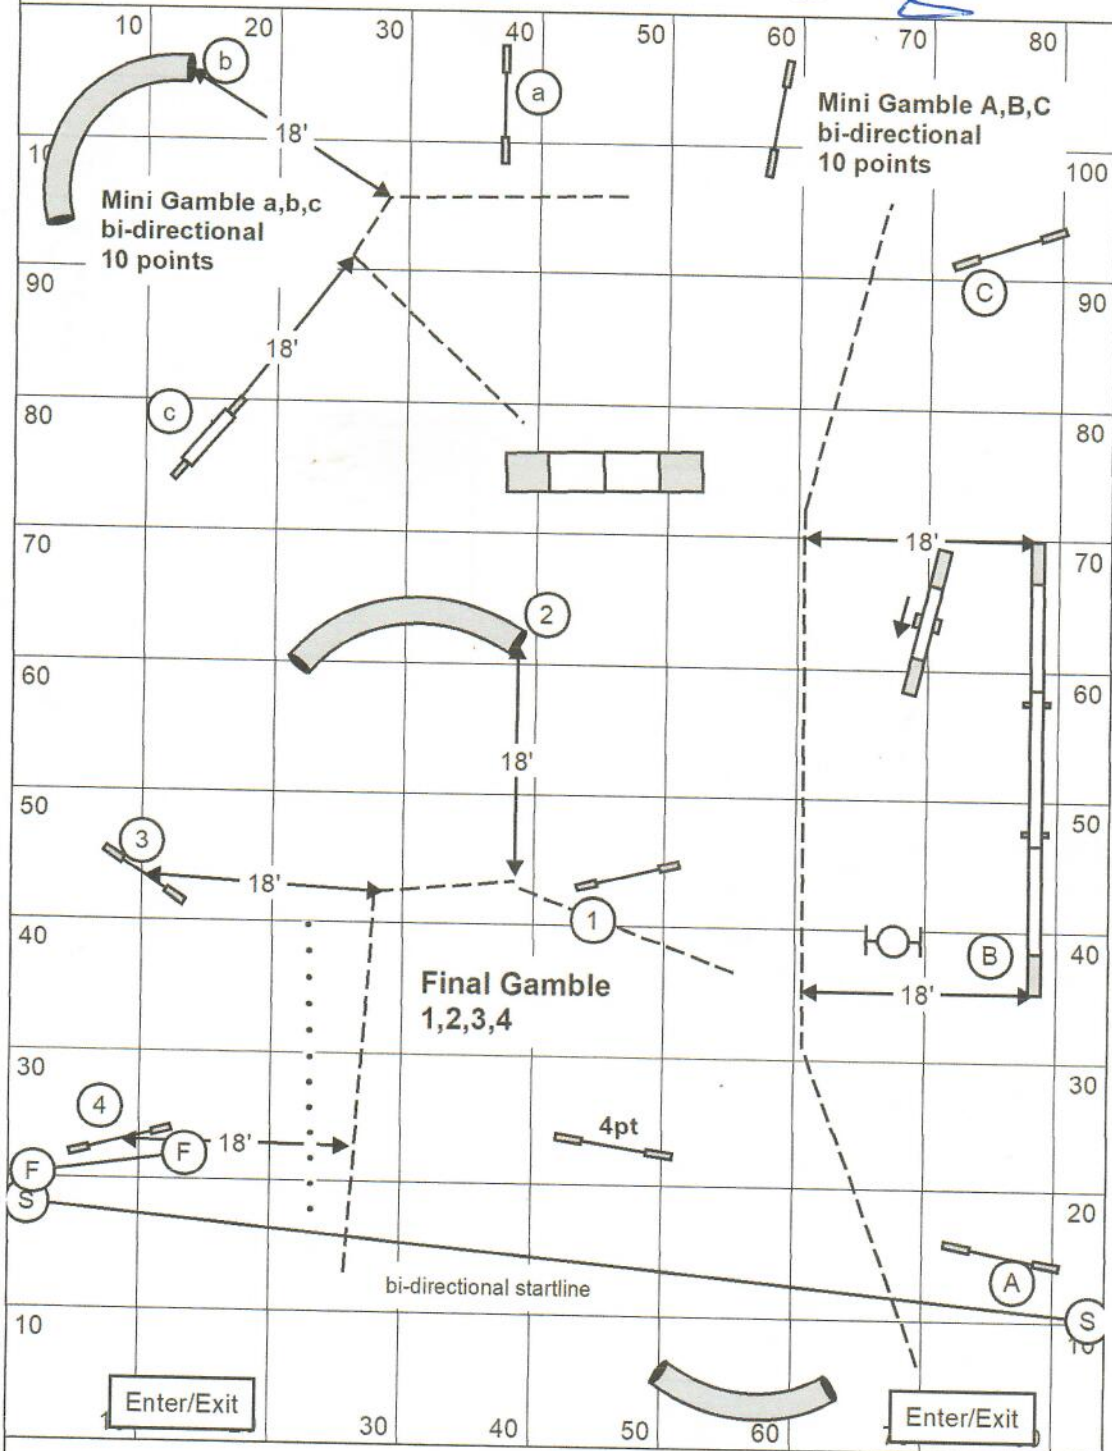

REGIONAL CHAMPIONSHIPS - GAMBLERS

Designing Judge: Tracey Mallinson

Judged by:

OPENING SCT: 40 sec

Open Reg/Spec GT : 18 s
24"/20"R & 20"/16"S

Open Vet GT (Open + 20%): 22 s
20"/16" SDV & 16"/12" DDV

Medium Reg/Spec GT (Open + 10%): 20 s
16"/12"R & 12"/8"S

Medium Vet GT (Med + 20%): 24 s
12"/8" SDV & 8"/4" DDV

Mini Reg/Spec GT (Open + 20%): 22 s
8"R & 4"S

Mini Vet GT (Mini + 20%): 26 s
4" SDV