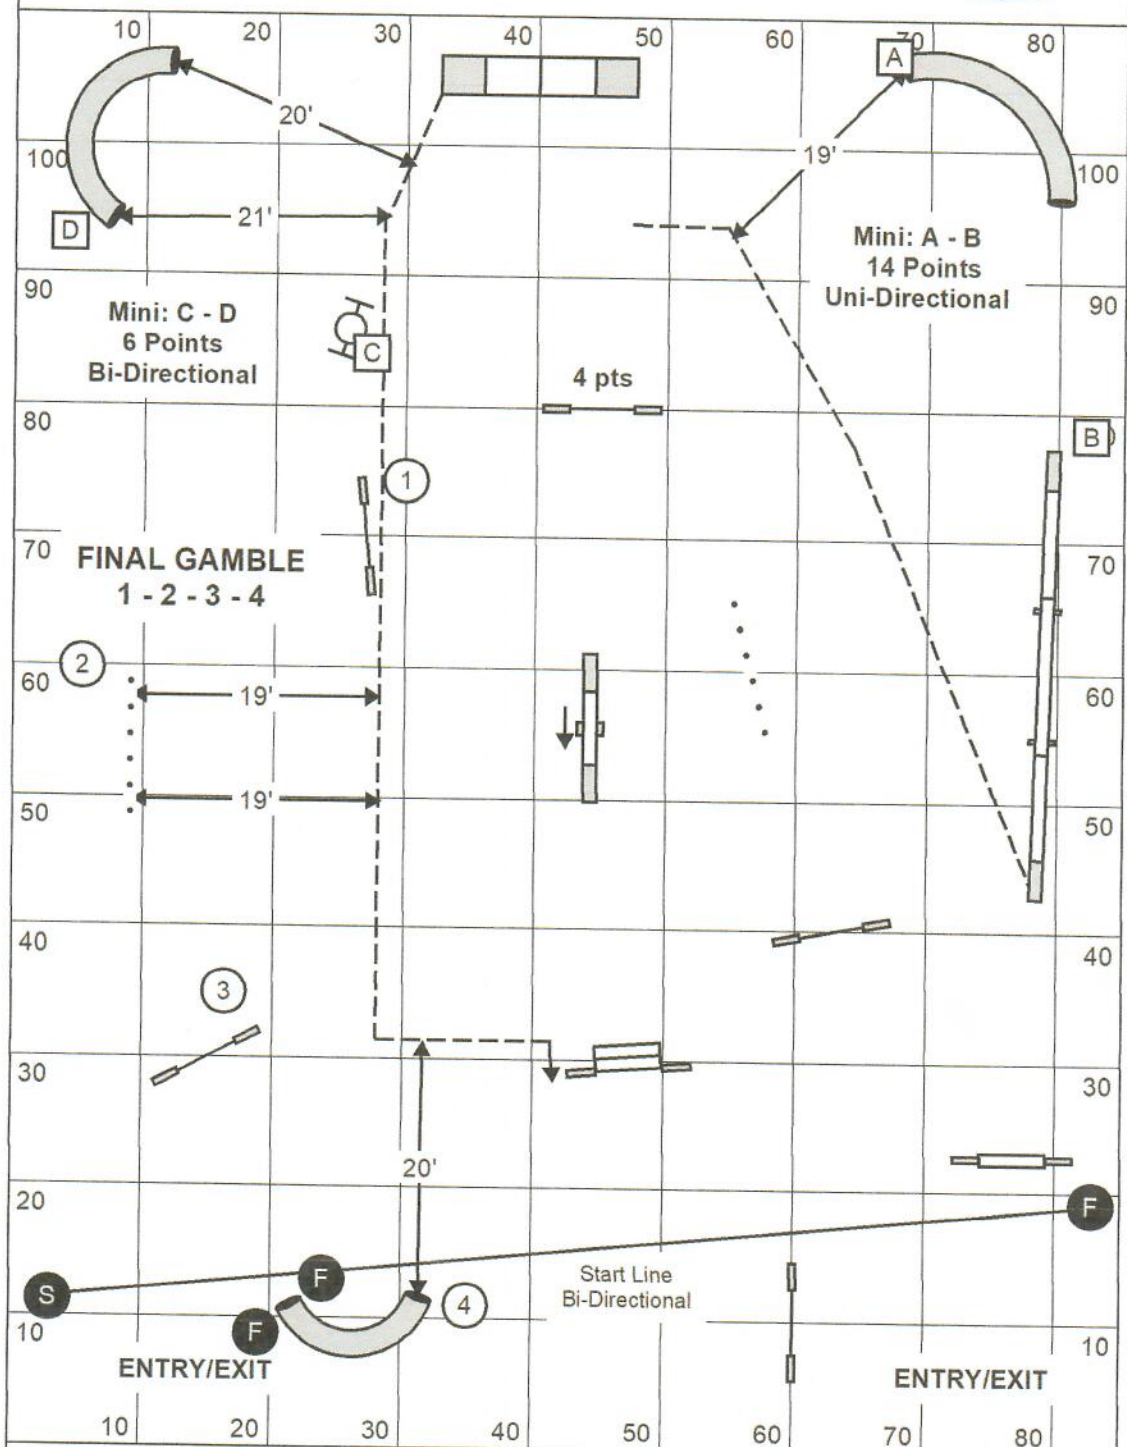

REGIONAL CHAMPIONSHIPS - GAMBLERS

Designing Judge: Pierre Lambert

Judged by:

OPENING SCT: 40 sec

Open Reg/Spec GT : 19 s
24"/20"R & 20"/16"S

Open Vet GT (Open + 20%): 23 s
20"/16" SDV & 16"/12" DDV

Medium Reg/Spec GT (Open + 10%): 21 s
16"/12"R & 12"/8"S

Medium Vet GT (Med + 20%): 25 s
12"/8" SDV & 8"/4" DDV

Mini Reg/Spec GT (Open + 20%): 23 s
8"R & 4"S

Mini Vet GT (Mini + 20%): 28 s
4" SDV