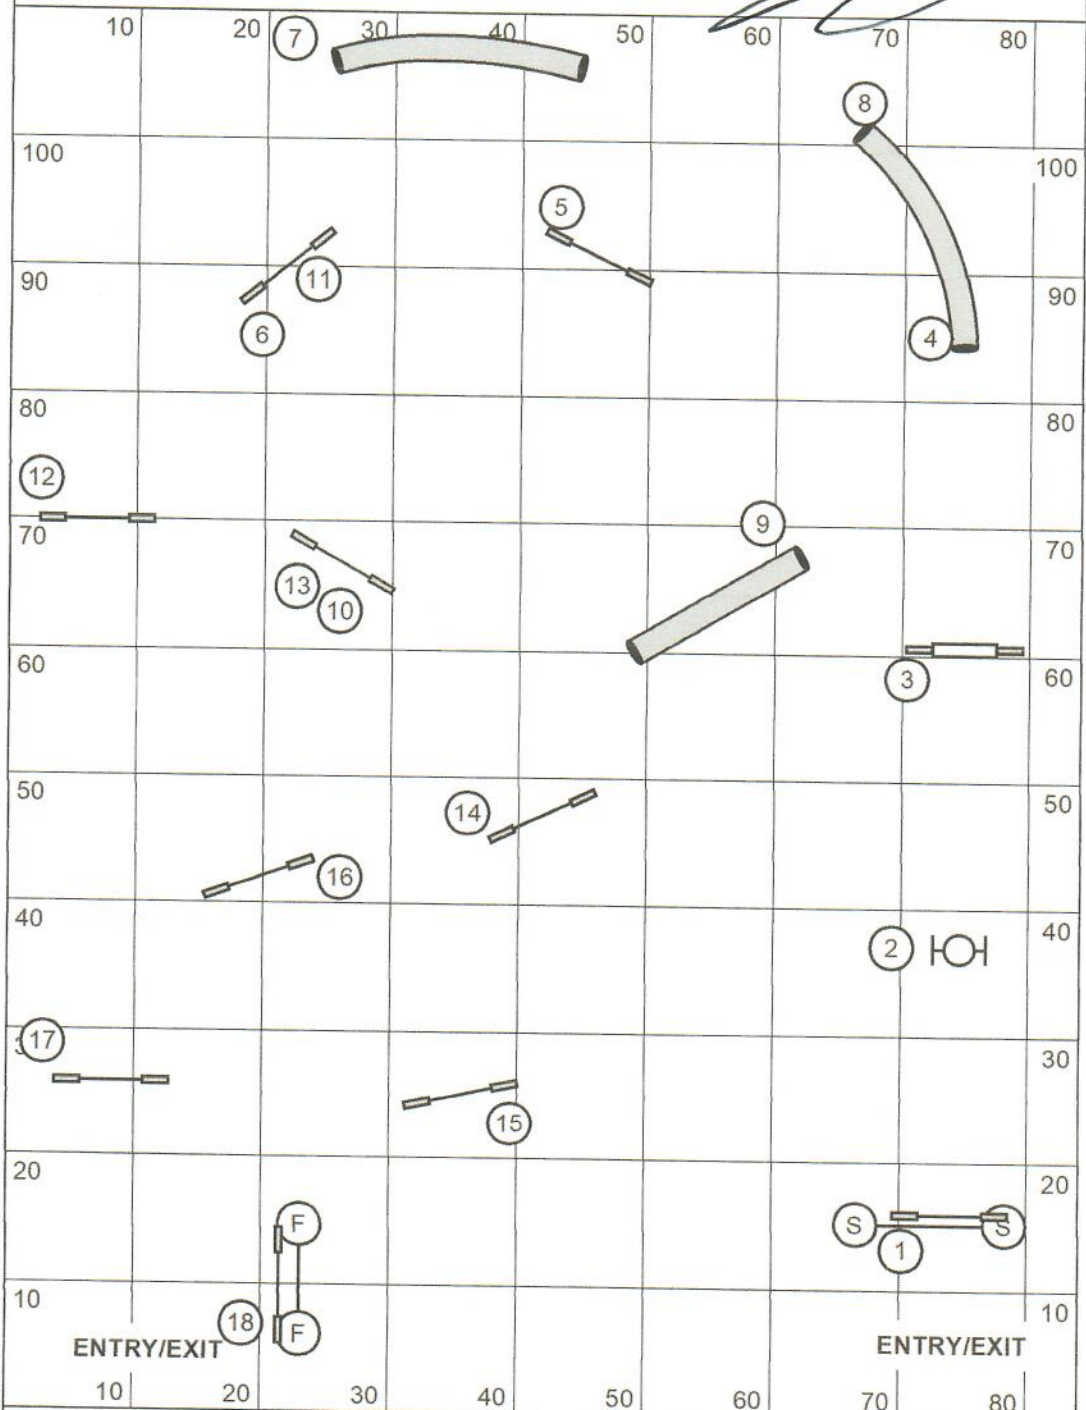

Open Reg/Spec (3.25 yps) = 72 s  
24"/20"R & 20"/16"S

Open Vet (Open + 20%) = 86 s  
20"/16" SDV & 16"/12" DDV

Medium Reg/Spec (2.95 yps) = 79 s  
16"/12"R & 12"/8"S

Medium Vet (Medium + 20%) = 95 s  
12"/8" SDV & 8"/4" DDV

Open Vet (Open + 20%) = 70 s  
20"/16" SDV & 16"/12" DDV

Medium Reg/Spec ( 3.60 yps) = 66 s  
16"/12"R & 12"/8"S

Medium Vet (Med + 20%) = 79 s  
12"/8" SDV & 8"/4" DDV

Mini Reg/Spec ( \_\_\_\_\_ yps + 5s) = 71 s  
8"R & 4"S

**Medium Reg/Spec GT (Open + 10%): 21 s**  
16"/12"R & 12"/8"S

**Medium Vet GT (Med + 20%): 25 s**  
12"/8" SDV & 8"/4" DDV

**Mini Reg/Spec GT (Open + 20%): 23 s**  
8"R & 4"S

**Mini Vet GT (Mini + 20%): 28 s**  
4" SDV

# REGIONAL CHAMPIONSHIPS - JUMPERS

Designing Judge: Tara LaBelle

Judged by: 

581

Estimated 20" path: 161 yds Open YPS: 3.9 - 4.3 / Med YPS: 3.5 - 3.9

ACTUAL: \_\_\_\_\_' / 3 = 194 yds

Open Reg/Spec (4.0 yps) = 49 s | Open Vet (Open + 20%) = 59 s  
24"/20"R & 20"/16"S | 20"/16" SDV & 16"/12" DDV