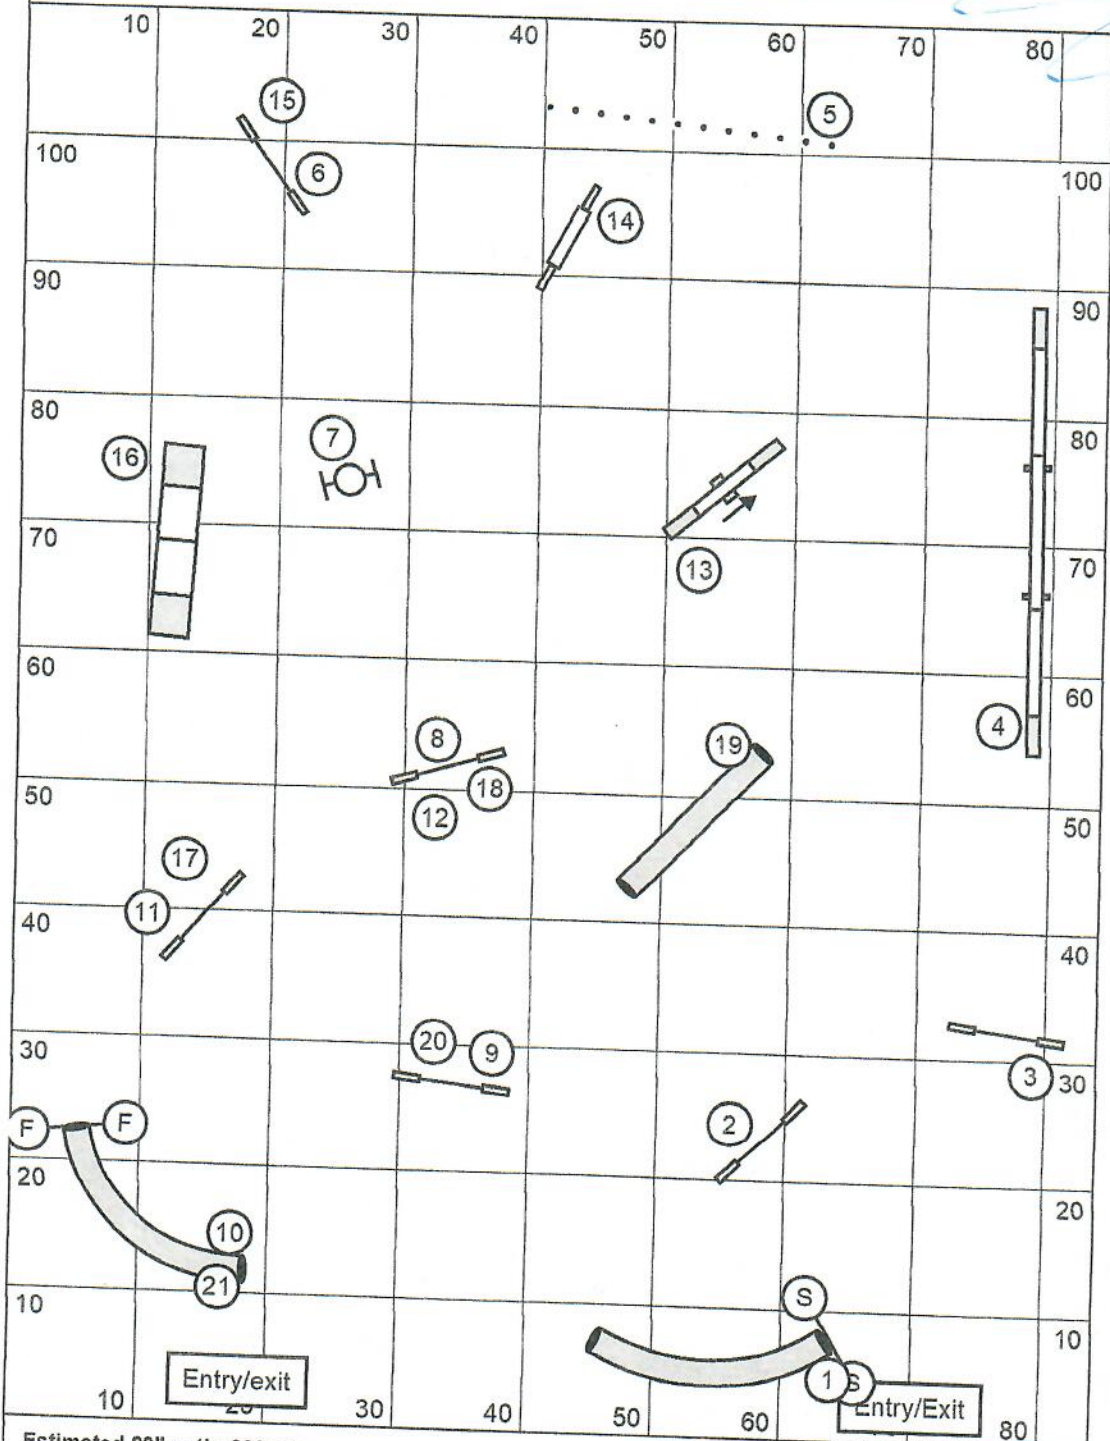

**Medium Reg/Spec GT (Open + 10%): 20 s**  
16"/12"R & 12"/8"S

**Medium Vet GT (Med + 20%): 24 s**  
12"/8" SDV & 8"/4" DDV

**Mini Reg/Spec GT (Open + 20%): 22 s**  
8"R & 4"S

**Mini Vet GT (Mini + 20%): 26 s**  
4" SDV

# REGIONAL CHAMPIONSHIPS - STANDARD

Designing Judge: Tracey Mallinson

Judged by: \_\_\_\_\_

Estimated 20" path: 209 yds

Open: 3.0 - 3.3 yps / Med : 2.8 - 3.0 yps

ACTUAL: ( \_\_\_\_\_ ' + 36' + 18' + 12' ) / 3 = 234 yds

Open Reg/Spec (3.25 yps) = 72 s  
24"/20"R & 20"/16"S

Open Vet (Open + 20%) = 86 s  
20"/16" SDV & 16"/12" DDV

Medium Reg/Spec (2.95 yps) = 79 s  
16"/12"R & 12"/8"S

Medium Vet (Medium + 20%) = 95 s  
12"/8" SDV & 8"/4" DDV

Open Vet (Open + 20%) = 70 s  
20"/16" SDV & 16"/12" DDV

Medium Reg/Spec ( 3.60 yps) = 66 s  
16"/12"R & 12"/8"S

Medium Vet (Med + 20%) = 79 s  
12"/8" SDV & 8"/4" DDV

Mini Reg/Spec ( \_\_\_\_\_ yps + 5s) = 71 s  
8"R & 4"S